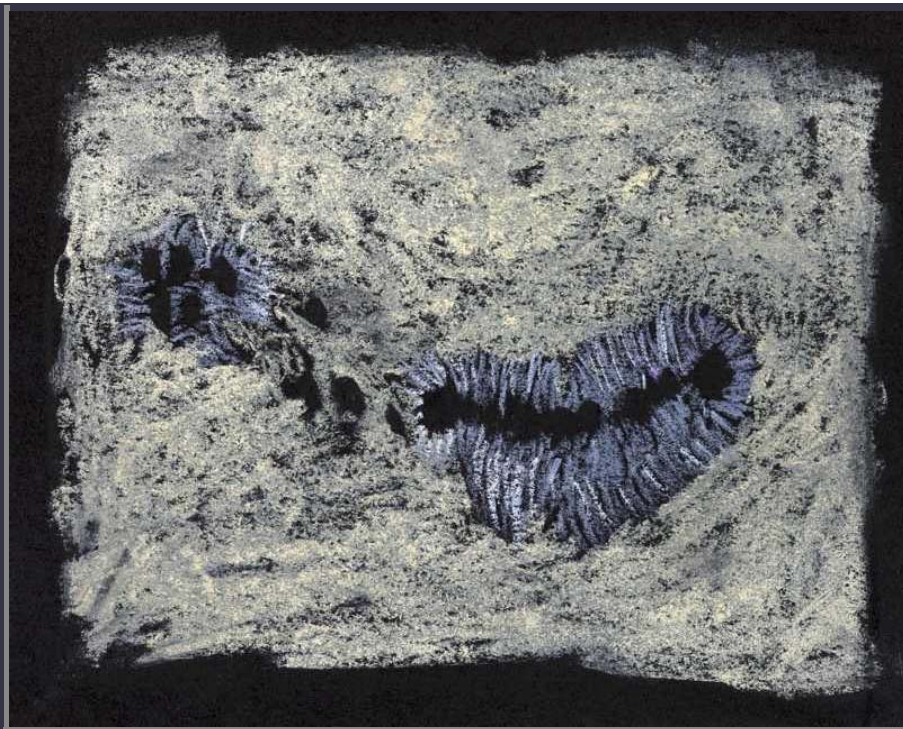

Astronomy Sketch of the Day

Drawings and sketches of an astronomical nature

[Home](#)
[Why ASOD?](#)
[ASOD Submissions](#)

LATEST ENTRY

AR11040: CaK and White Light

Q 3

Posted on 01-19-2010 under [Sun](#), [white light](#), [sunspots](#), [CaK Filtered](#)

CaK AR11040 - January 14, 2010

White Light AR11040 - January 14, 2010

Sketches and Details by Stephen W. Ramsden

Object Name AR11040

Object Type Solar Active Region and related Sunspots

Location Atlanta, GA –Jon Wood Observatory

Date 14 Jan 2010

The purple image is my interpretation of the Calcium K Line emissions from AR11040. The tan image is my sketch of the remaining Sunspot Group 1040 seen in white light. Conte chalks, pastels/Artagain paper, LUNT Solar Systems B1800 Cak Filter module on an Explore Scientific 127mm ED refractor.

SOCIAL

If you like this site, feel free to share it or subscribe to the feeds

 Del.icio.us it

 Add to Technorati favs

Jupiter
Mars
Mercury
Neptune
Pluto
Saturn
Uranus
Venus

Quasar
Satellite (manmade)

Sketch Media
acrylic painting
black paper
charcoal
Charcoal Pencil
colored Conte' crayons on
black paper
colored paper
Colored pastels
colored pencil
Crayons (color)
digital
graphite pencil
inverted
mechanical device art
Oil Pastels
pastels
pastels on black paper
pen and ink
Pen on colored paper
pencil
Tools
watercolor
watercolor pencil on black
paper
white Conté on black paper
white Conte' on colored paper
white paper